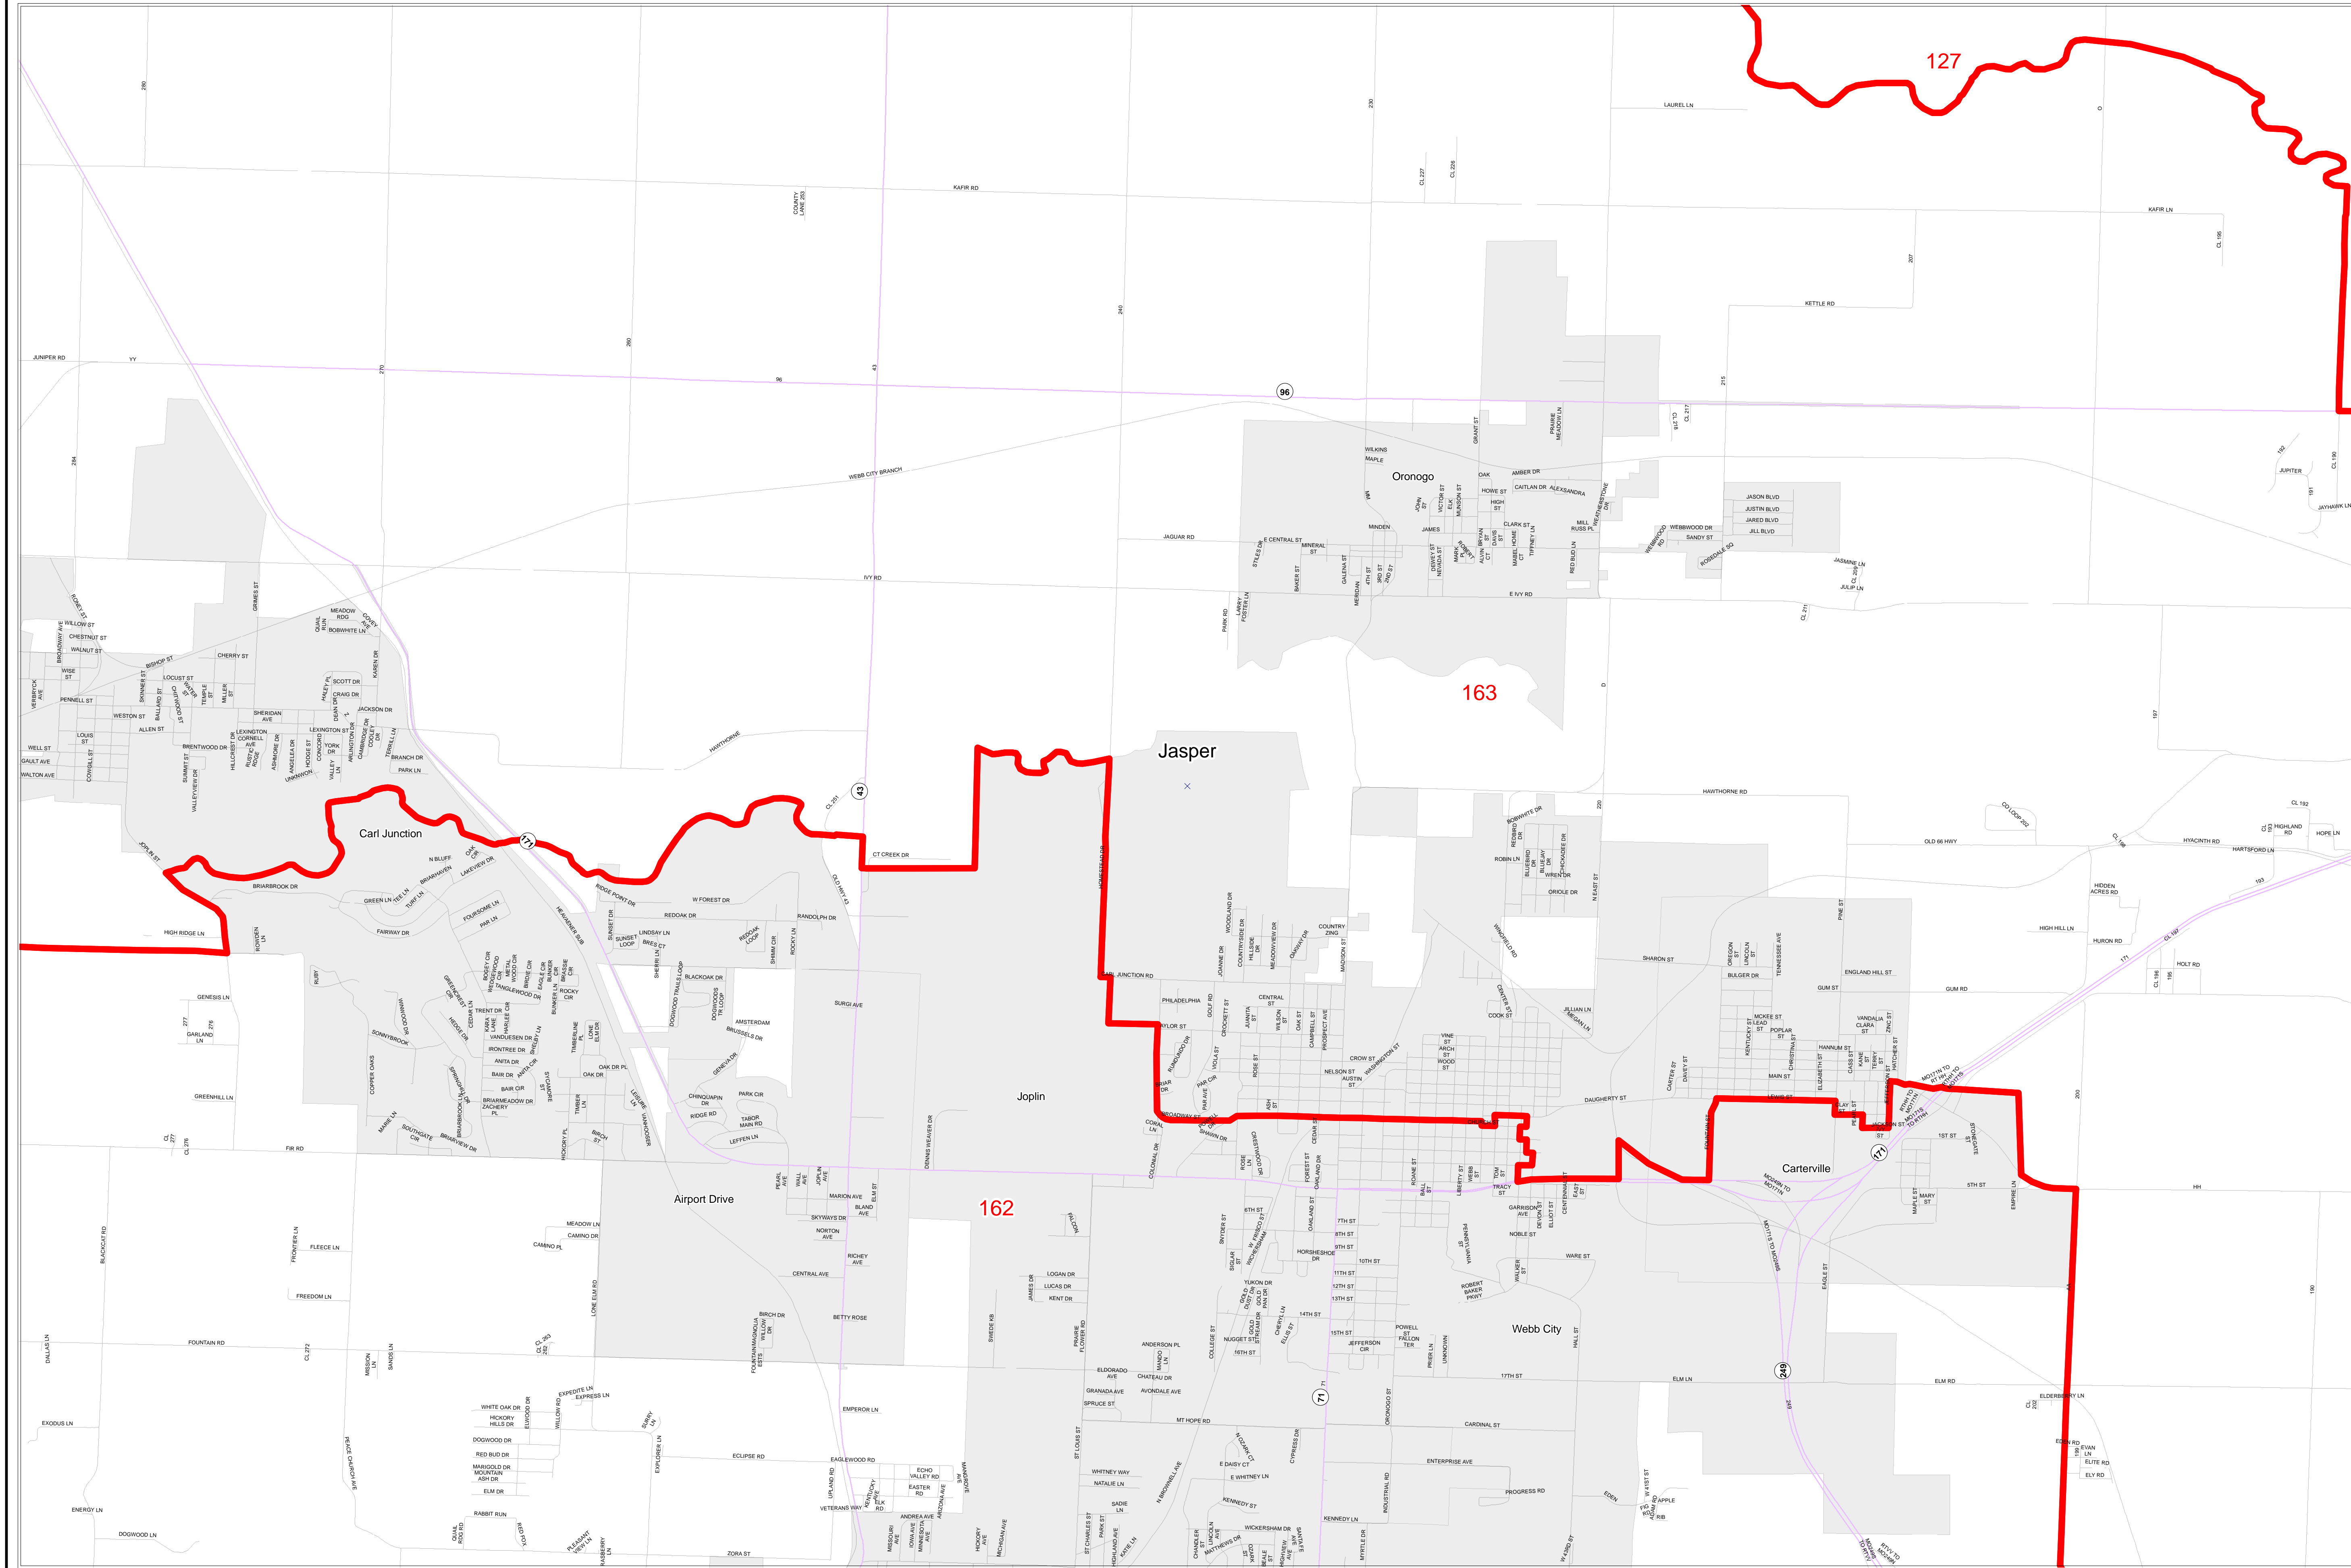

House Apportionment Plan 2011

Missouri Appellate Apportionment Commission